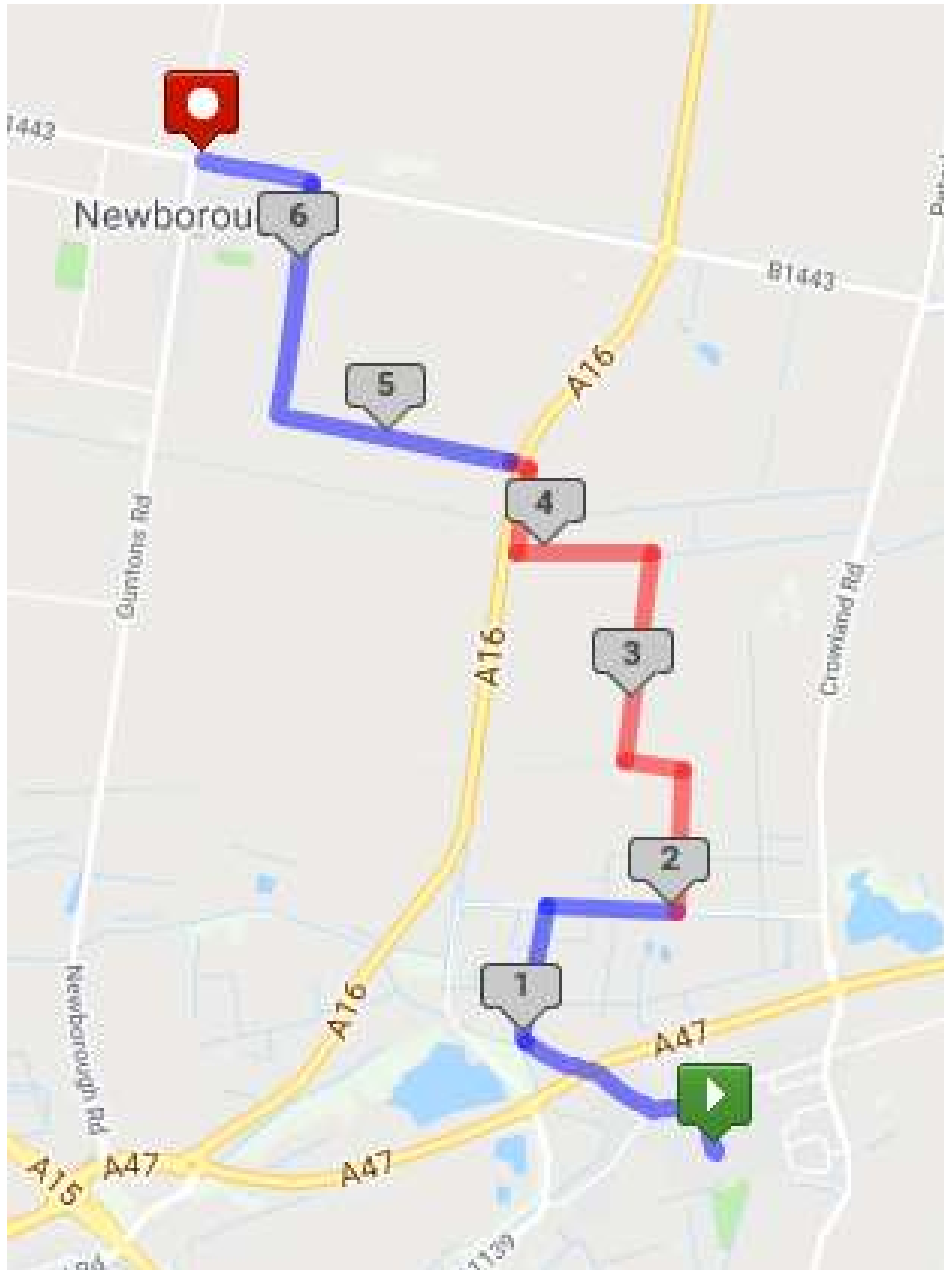

Greenwheel Relay – Stage Maps

Stage 1 – Athletics Arena to Eye.

Stage 2 – Eye to Newborough

Stage 3 – Newborough to Northborough

Stage 4 – Northborough to Alwalton

Stage 5 – Alwalton to Haddon

Stage 6 – Haddon to Stanground Lock

Stage 7 – Stanground Lock to Athletics Arena.