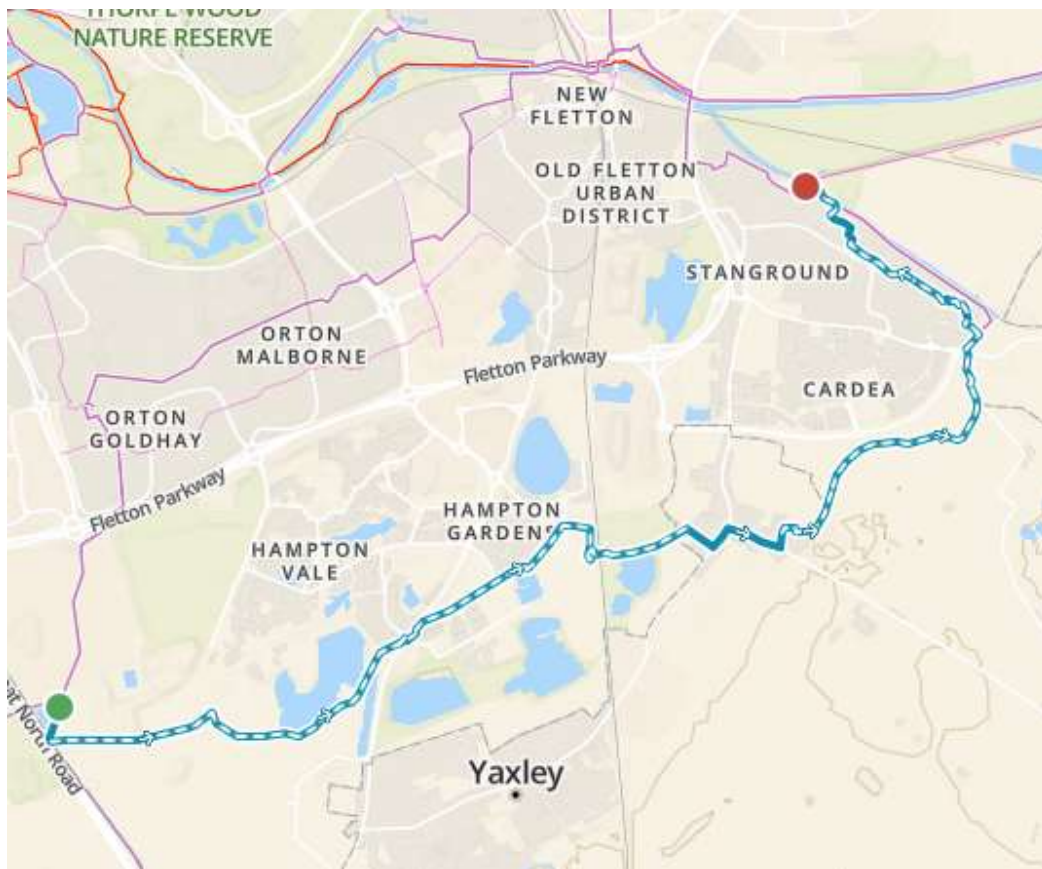

Greenwheel Relay – Stage Maps

Stage 1 – Athletics Arena to Eye.

Stage 2 – Eye to Newborough

Stage 3 – Newborough to Northborough

Stage 4 – Northborough to Alwalton

Stage 5 – Alwalton to Haddon

Stage 6 – Haddon to Stanground Lock

Stage 7 – Stanground Lock to Athletics Arena.