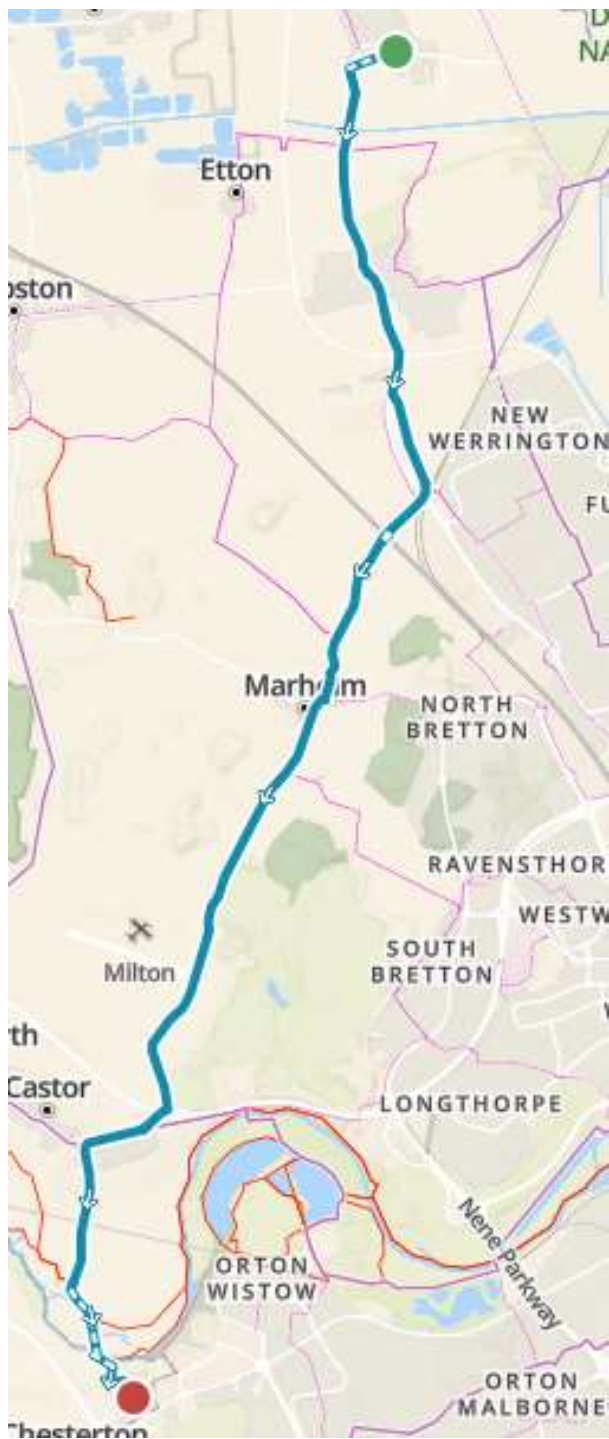

Greenwheel Relay – Stage Maps

Stage 1 – Athletics Arena to Eye.

Stage 2 – Eye to Newborough

Stage 3 – Newborough to Northborough

Stage 4 – Northborough to Alwalton

Stage 5 – Alwalton to Haddon

Stage 6 – Haddon to Stanground Lock

Stage 7 – Stanground Lock to Athletics Arena.