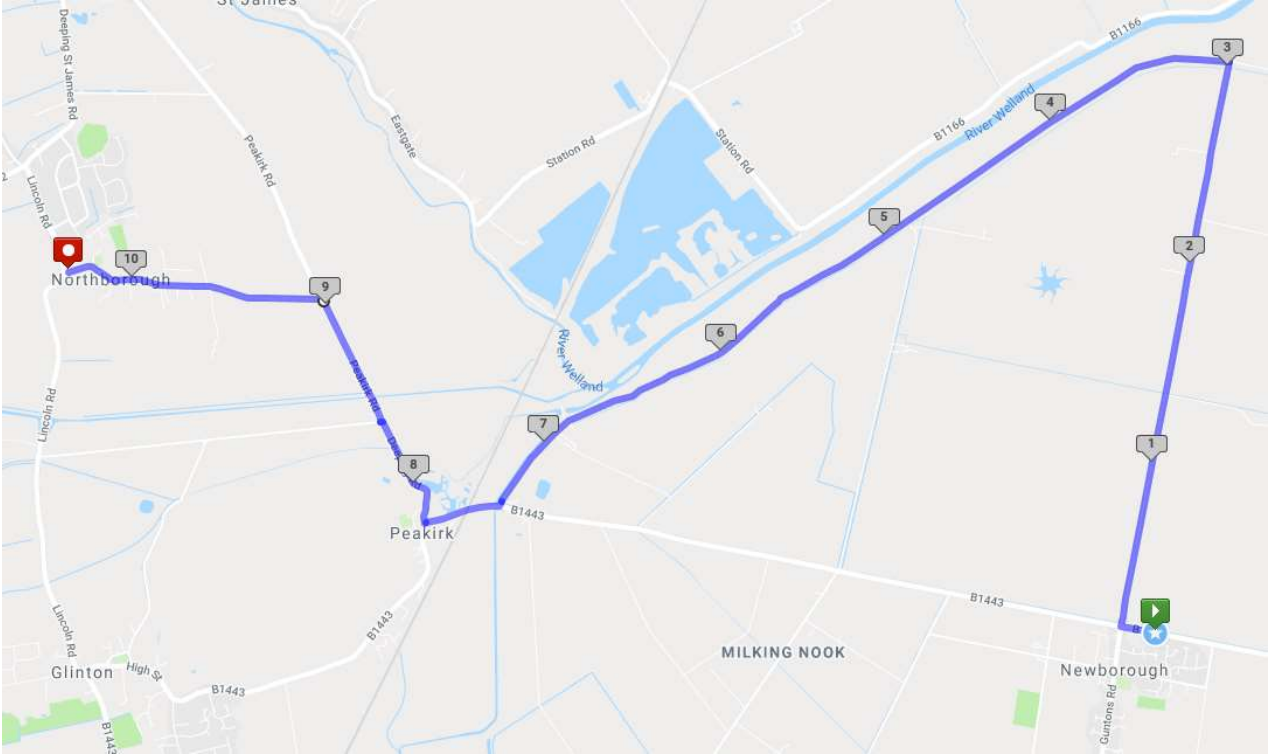

Greenwheel Relay – Stage Maps

Stage 1 – Athletics Arena to Eye.

Stage 2 – Eye to Newborough

Stage 3 – Newborough to Northborough

Stage 4 – Northborough to Alwalton

Stage 5 – Alwalton to Haddon

Stage 6 – Haddon to Stanground Lock

Stage 7 – Stanground Lock to Athletics Arena.