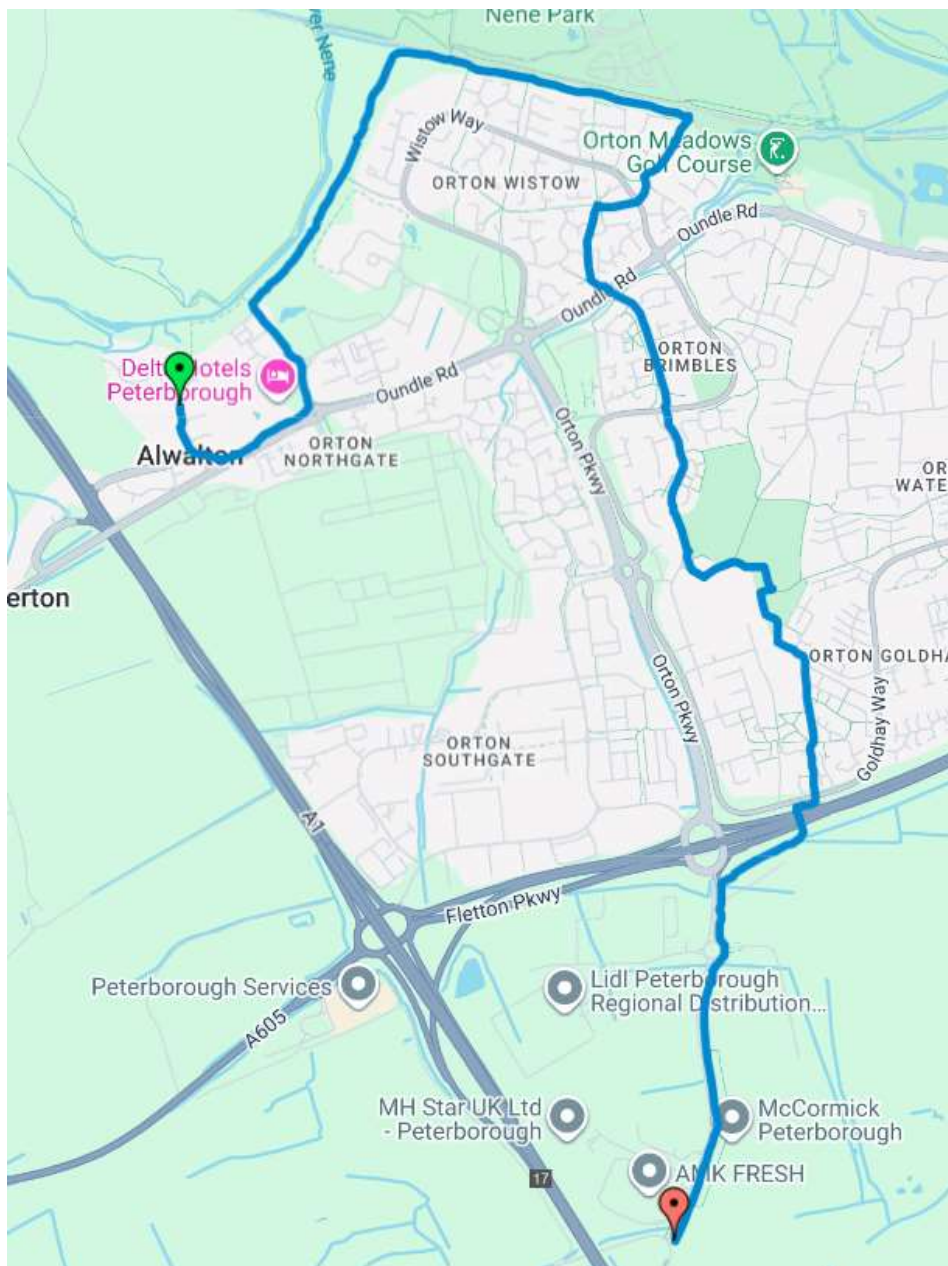

Greenwheel Relay – Stage Maps

Stage 1 – Athletics Arena to Eye.

Stage 2 – Eye to Newborough

Stage 3 – Newborough to Northborough

Stage 4 – Northborough to Alwalton

Stage 5 – Alwalton to Haddon

Stage 6 – Haddon to Stanground Lock

Stage 7 – Stanground Lock to Athletics Arena.