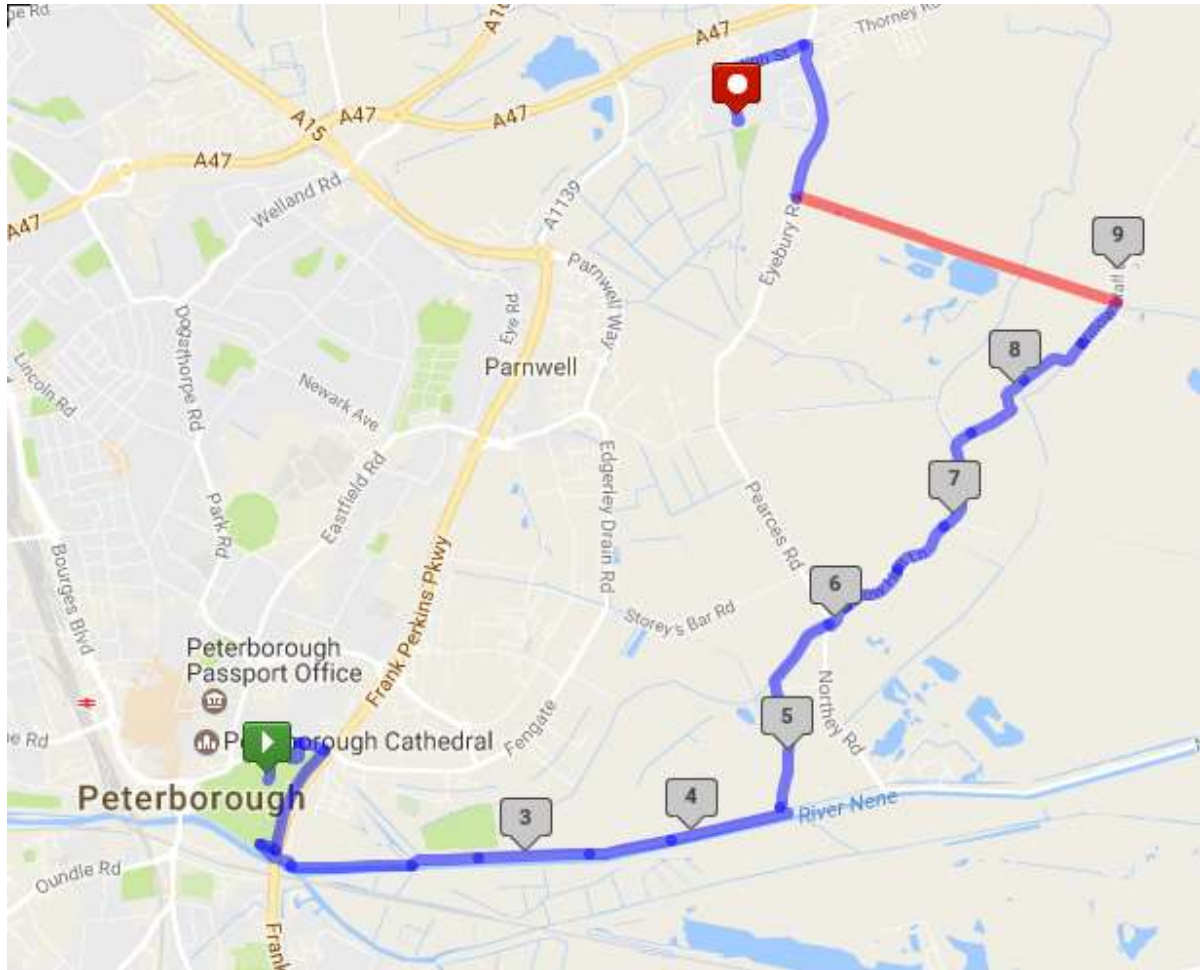

Greenwheel Relay – Stage Maps

Stage 1 – Athletics Arena to Eye.

Stage 2 – Eye to Newborough

Stage 3 – Newborough to Northborough

Stage 4 – Northborough to Alwalton

Stage 5 – Alwalton to Haddon

Stage 6 – Haddon to Stanground Lock

Stage 7 – Stanground Lock to Athletics Arena.